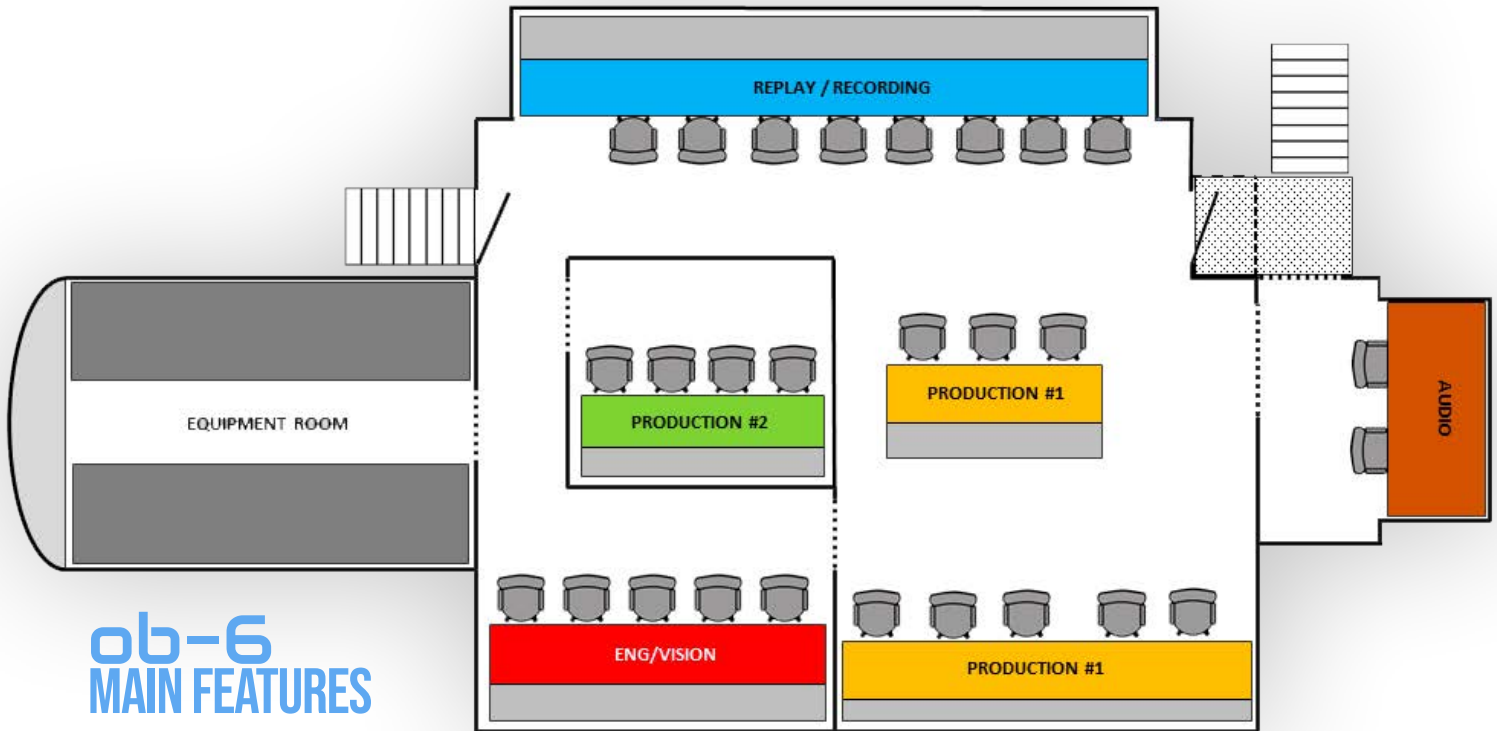

CLASS XXL OB-TRUCK

**ob-6
MAIN FEATURES**

DIMENSIONS:

Lenght 16.50 mt. *w/traktor*
13.50 mt. *w/o traktor*
17.00 mt. *expanded*
Width 2.50 mt.
5.70 mt. *expanded*
Height 4.00 mt.

CAMERAS:

up to 30 camera slots
GVG LDX-80- SMPTE/TRIAX
GVG LDX-86

A/V ROUTERS:

Video IMAGINE IP3 3G
512x1024 crosspoints
6x integrated Mviewers
256x256 SDI
Audio 128x128 Analog.
128x128 AES.

GLUE:

IMAGINE SELENIO/MODULAR glueware

VISION SWITCHER:

GVG KAYAK HD 4,5 M/E
96 in/48 out
16 scalar In
2x CRK
Main prod. panel 1x KAYAK 250
2nd prod. panel 1x KAYAK 200

AUDIO MIXER:

DIGICO SD7 BROADCAST
FULL RENDUNDANCE ENGINE
52 multi layer fader console
116 / 100 Analog I/O
4x bnc madi port 52 / 52 Aes I/O
2x EXT stage boxes MADI
optocore loop 448X448 ch

CLASS XXL OB-TRUCK

SLOMOTION SERVER: 

up to 10x server slots
basic 4x EVS XT3

VIDEO RECORDERS: 

Up to 10 VTR slots
basic 2x SONY XDcam pdw-1500
4x BMD Hyperdeck
ingest/transcode 1x EVS X-FILE3

VIDEO MONITORING: 

Main prod. 6x LG 55" lcd
2nd prod. 4x LG 47" lcd
Slomo/other 16x LG 32" lcd
Shading 10x SONY PVM-1741