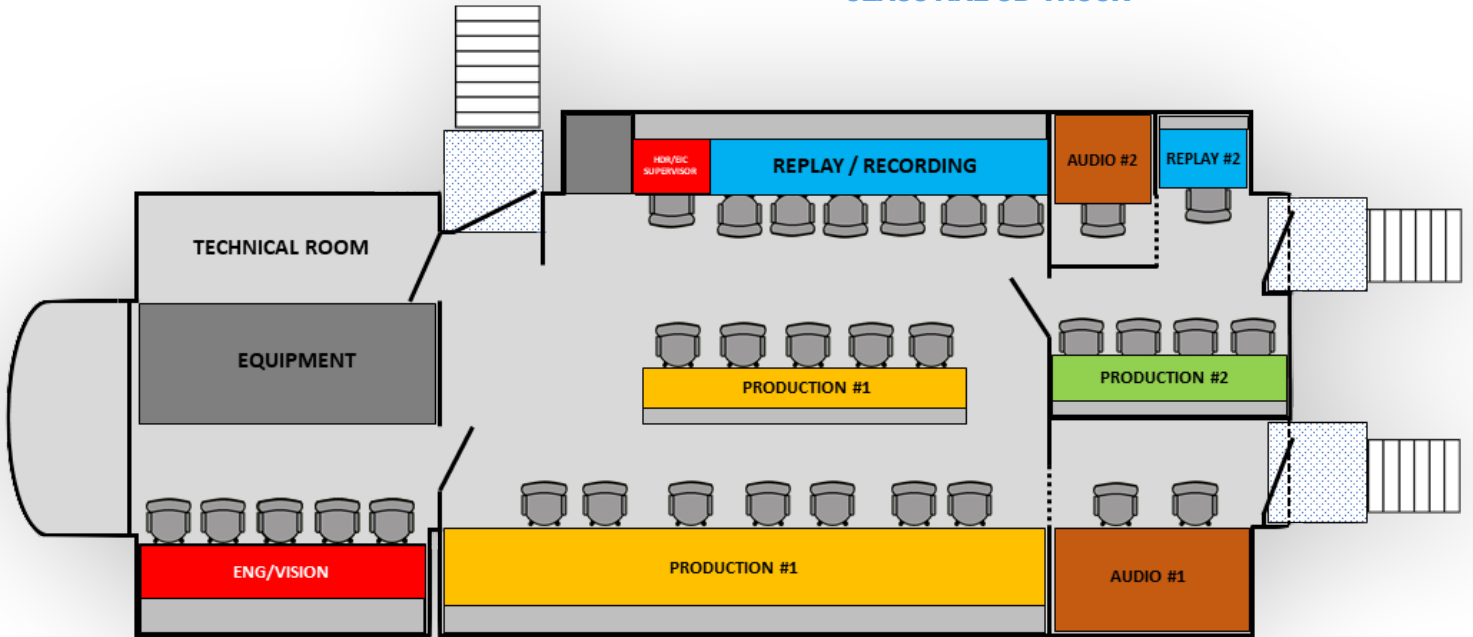

**CLASS XXL OB-TRUCK**

**ob-8  
MAIN FEATURES**

**GLUE:**

IMAGINE SELENIO/6800+ glueware  
IMAGINE SNP x4 + 100Gb Arista switching  
FOR.A FA-9600 x10

**DIMENSIONS:**

Lenght 16.50 mt. w/traktor  
13.50 mt. w/o traktor  
Width 2.50 mt.  
5.70 mt. expanded  
Height 4.00 mt.

**VISION SWITCHER:**

GVG KAYENNE UHD (main production)  
192 in / 96 out  
32x32 scalar I/O  
9x ME - HD3G - 4x ME UHD  
Main prod. pan. 1x KAYENNE XL Pan. 4xM/E+ AUX  
2nd prod. pan. 1x KARRERA 2x M/E  
GVG KULA UHD (2nd production)  
40 in / 16 out  
2x format fusion UHD  
1x KULA 2xM/E panel

up to 30 camera slots  
GVG LDX-86n - UHD/HDR/HFR

**AUDIO MIXER:**

DIGICO QUANTUM SD7B (main production)  
8 BNC MADI PORT 76 multi layer fader console  
432 core proces. channel  
DIGICO SD12 (2nd production)  
2 BNC MADI PORT 24 multi layer fader console  
108 core processing

### SLOMOTION SERVER:

up to 10x server slots  
basic

4x EVS XT-VIA  
1x EVS Multireview