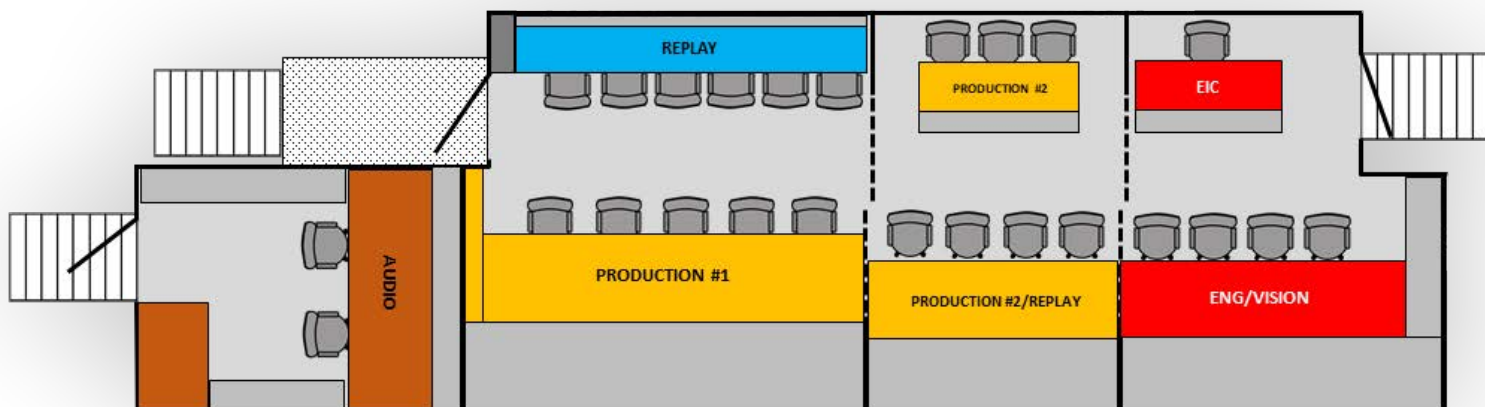

CLASS XL OB-TRUCK

ob-9 MAIN FEATURES

DIMENSIONS:

Lenght	16.50 mt. w/traktor
	13.50 mt. w/o traktor
Width	2.50 mt.
	4.20 mt. expanded
Height	4.00 mt.

CAMERAS:

up to 24 camera slots
GVG LDX-80 EL
GVG LDK-8000 EL/Wcam
GVG LDK-8300

A/V ROUTERS:

Video GVG TRINIX HD 256x256
Audio LAWO NOVA 372x372
Control sys. LAWO VSM

GLUE:

AXON glueware (FS, EMB, De-EMB, Distrib.)
LAWO Vpro-8 w/ Dolby enc/dec
AXON Multiviewers

VISION SWITCHER:

GVG KAYAK HD 4,5 M/E
96 in / 48 out
2x CRK
4x eDPM
Main prod. panel 1x KAYAK 250
2nd prod. panel 2x KAYAK 100

AUDIO MIXER:

LAWO MC2-66
96 Mic/line I/P
8 master O/P
16 groups O/P
48 Multitrack rets
2x ATM stageboxes

CLASS XL OB-TRUCK

SLOMOTION SERVER: 

up to 6x server slots
basic
4x EVS XT3
1x EVS IPD
1x EVS Multireview

INTERCOM: 

TELEX CHRONUS 96x96 24x Panel ports
32x comm panels
8x 2W circuits
8x ext comm panels
48x 4w slots